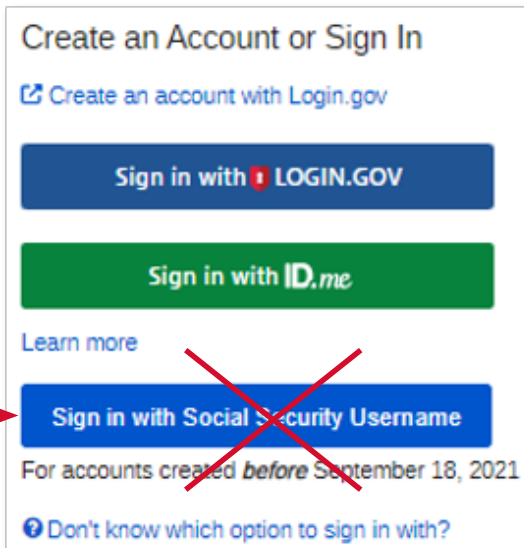

Social Security Username Sign In

Securing today
and tomorrow

BSO authentication is transitioning to **Login.gov**

Current Sign In Options:

Soon you will **no longer** be able to sign in using a Social Security username.

Account Transition Options:

Sign in with your Social Security username and transition your account to **Login.gov** when prompted.

If you already have a **Login.gov** or **ID.me** account, you do not have to take any action.